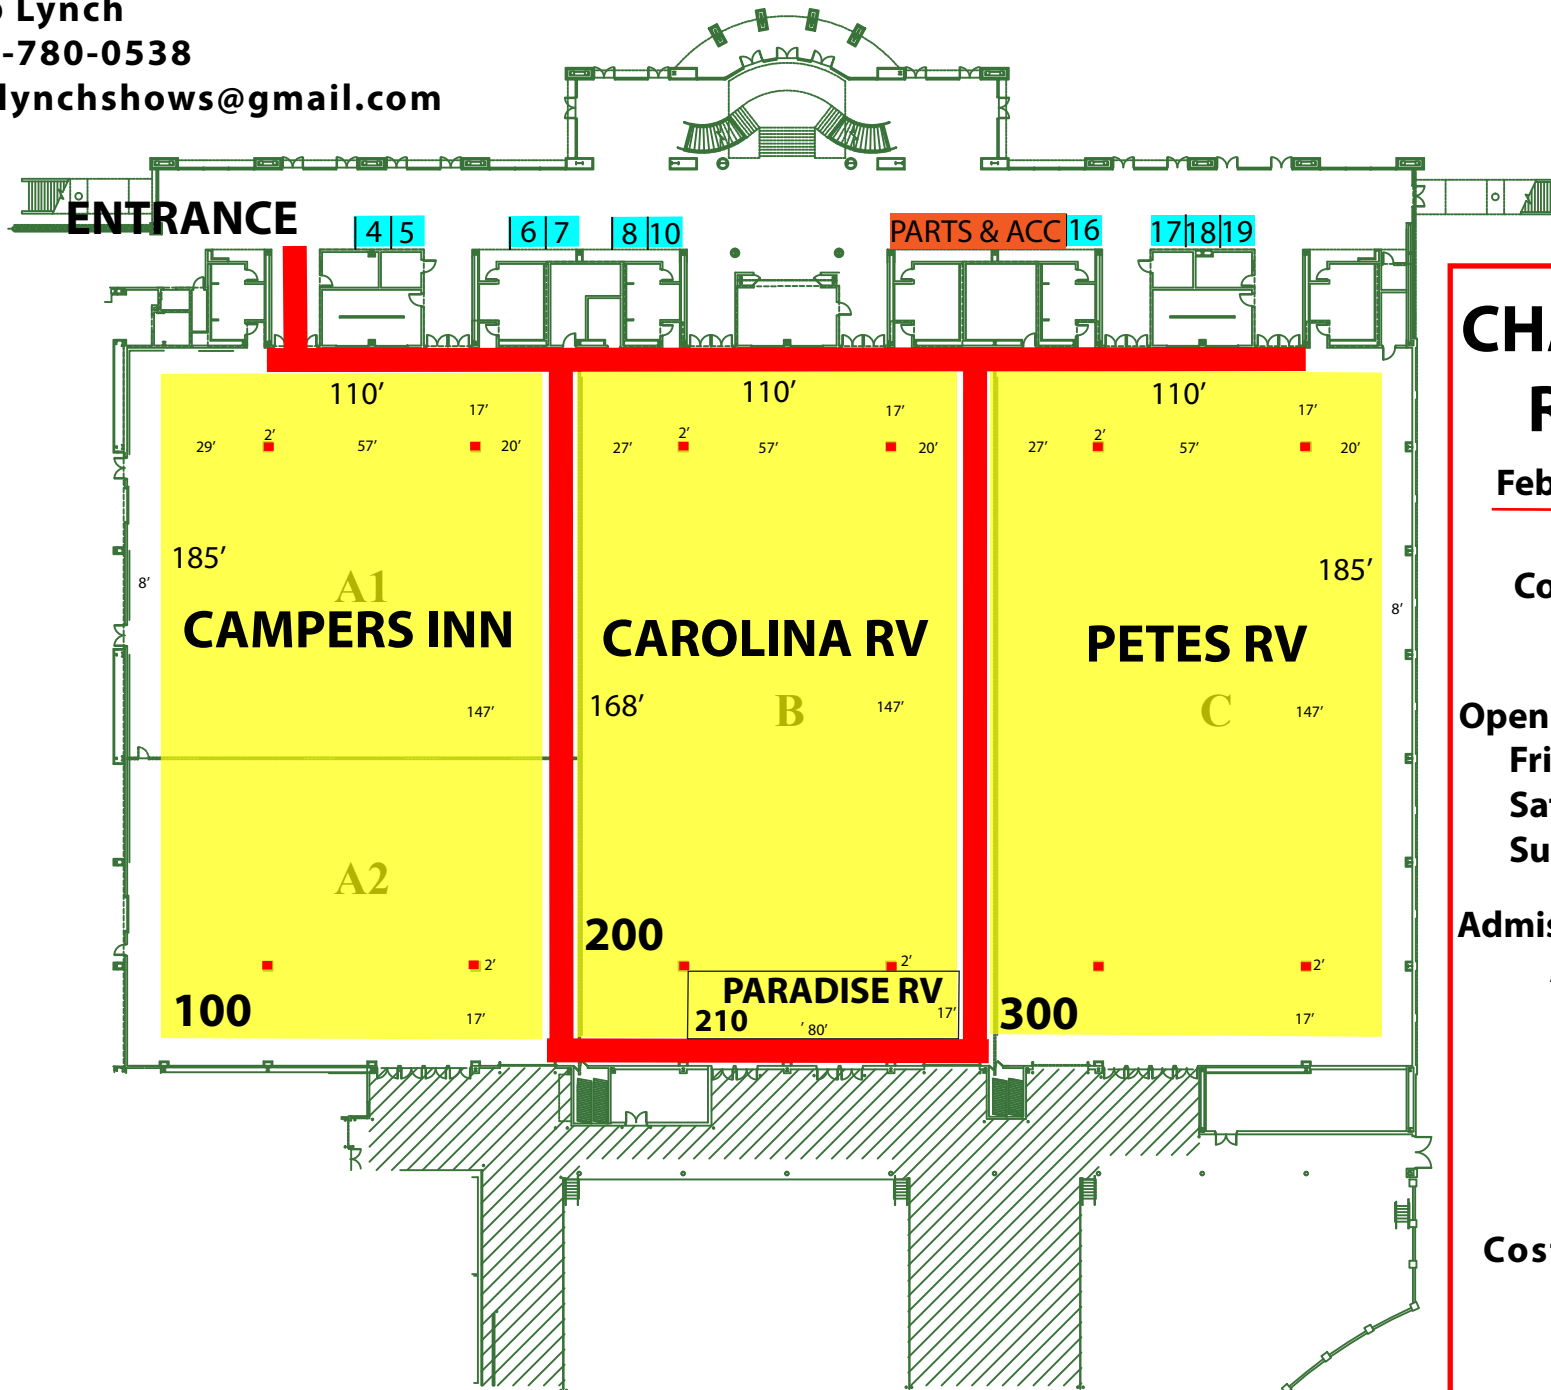

Rob Lynch
941-780-0538
roblynchshows@gmail.com

**CHARLESTON
RV SHOW**
February 18-20, 2022
Charleston
Convention Center

Open:
Friday 9-6
Saturday 9-6
Sunday 10-5

Admission:
Adults $10.00
Kids Under 16 Free

Cost- $2.25 per sqft

thecharlestonrvshow.com